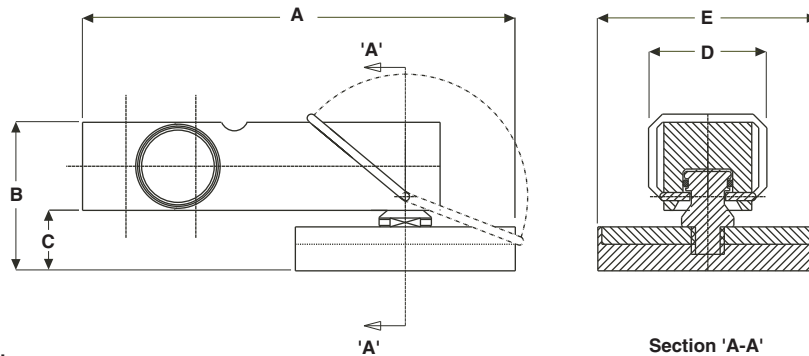

## Load Cell Mounting Feet

### FEATURES

- Adjustable height or fixed height version
- Designed to work with T-end version shear beams
- Low profile
- Stainless steel
- Anti-vibration
- Easy installation

### DESCRIPTION

T-End mounting feet are ideal for platform use where a number of load cells are used together. The stainless steel construction with the inert rubber foot makes the assembly impervious to most industrial chemicals and ideal for harsh environments a food grade rubber option is also available.

### OUTLINE DIMENSIONS in millimeters

Note:

1. All dimensions in mm
2. A mounting foot adapter is available which increases the heights 'B' & 'C' by 7mm (for standard shear beams)

Load Cell Type		3410			3510	
Capacity		250-4000lbs	500-1000kg	2000kg	300-2000kg	5000kg
Both T foot versions	A	157.4	157.4	157.4	157.4	202.4
	D	43	43	43	43	57
	ØE	80	80	80	80	100
Fixed height foot	B	52	52	58	54	77.5
	C	22	22	22	22	29.5
Adjustable height foot	B low	58	58	64	60	-
	B high	70	70	76	72	-
	C low	28	28	28	28	-
	C high	40	40	40	40	-