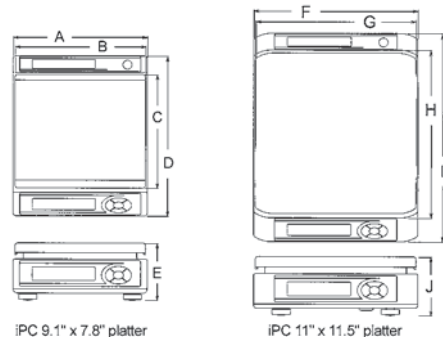

#### PLATTER SIZE:

100 oz: (3kg) 9.1 in x 7.8 in (231 mm x 198.1 mm)  
6 lb (3kg): 9.1 in x 7.8 in (231 mm x 198.1 mm)  
15 lb (6kg): 9.1 in x 7.8 in (231 mm x 198.1 mm)  
30 lb (15kg): 11 in x 11.5 in (279.4 mm x  
292.1 mm)  
60 lb (30kg): 11 in x 11.5 in (279.4 mm x  
292.1 mm)

#### WARRANTY:

One-year limited warranty

PART #	CAPACITY	PLATFORM DIMENSIONS	EST. SHIP WEIGHT
<b>Single display</b>			
75466	100 oz (3 kg)	9.1 in x 7.8 in	6 lb
<b>Single display, Multi-ranging</b>			
75454	6 lb (3 kg)	9.1 in x 7.8 in	6 lb
75455	15 lb (6 kg)	9.1 in x 7.8 in	6 lb
75457	30 lb (15 kg)	11 in x 11.5 in	8 lb
75458	60 lb (30 kg)	11 in x 11.5 in	8 lb
<b>Dual display</b>			
75468	100 oz (3 kg)	9.1 in x 7.8 in	6 lb
<b>Dual display, multi-ranging</b>			
75460	6 lb (3 kg)	9.1 in x 7.8 in	6 lb
75461	15 lb (6 kg)	9.1 in x 7.8 in	6 lb
75462	30 lb (15 kg)	11 in x 11.5 in	8 lb
75464	60 lb (30 kg)	11 in x 11.5 in	8 lb

DIMENSIONS			
<b>A</b>	9.3 in (236.2 mm)	<b>F</b>	11.3 in (287 mm)
<b>B</b>	9.1 in (231.1 mm)	<b>G</b>	11 in (279.4 mm)
<b>C</b>	7.8 in (198.1 mm)	<b>H</b>	11.5 in (292.1 mm)
<b>D</b>	11.1 in (281.9 mm)	<b>I</b>	14.3 in (363.2 mm)
<b>E</b>	3.9 in (99.1 mm)	<b>J</b>	4 in (101.6 mm)